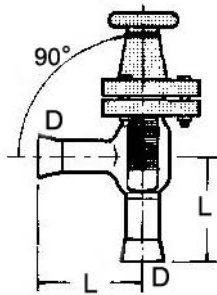

2. 玻璃阀门

VALVES

玻璃扩口直通阀

Straight Through Valves

D	L mm
1/2"	140
3/4"	140
1"	180
1 1/2"	255
2"	315
3"	410
4"	500

玻璃扩口角阀

Angle Valves

D	L mm
1/2"	75
3/4"	75
1"	100
1 1/2"	125
2"	150
3"	180
4"	250

玻璃放料阀

Angle Valves

D	L mm	D1 mm 外
1/2"	140	13
3/4"	145	18
1"	180	26
1 1/2"	255	38
2"	315	50