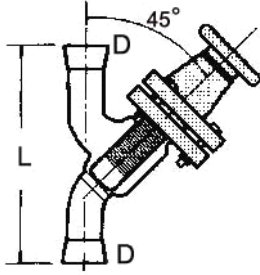

2. 玻璃阀门

VALVES

玻璃扩口直通阀

Straight Through Valves

D	L mm
1/2"	140
3/4"	140
1"	180
1 1/2"	255
2"	315
3"	410
4"	500

玻璃扩口角阀

Angle Valves

D	L mm
1/2"	75
3/4"	75
1"	100
1 1/2"	125
2"	150
3"	180
4"	250

玻璃放料阀

Angle Valves

D	L mm	D1 mm 外
1/2"	140	13
3/4"	145	18
1"	180	26
1 1/2"	255	38
2"	315	50