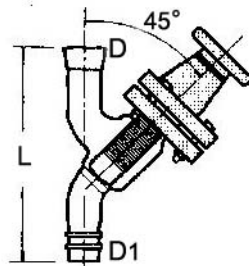

2. 玻璃阀门

VALVES

玻璃扩口直通阀

Straight Through Valves

D	L mm
1/2"	140
3/4"	140
1"	180
1 1/2"	255
2"	315
3"	410
4"	500

玻璃扩口角阀

Angle Valves

D	L mm
1/2"	75
3/4"	75
1"	100
1 1/2"	125
2"	150
3"	180
4"	250

玻璃放料阀

Angle Valves

D	L mm	D1 mm 外
1/2"	140	13
3/4"	145	18
1"	180	26
1 1/2"	255	38
2"	315	50